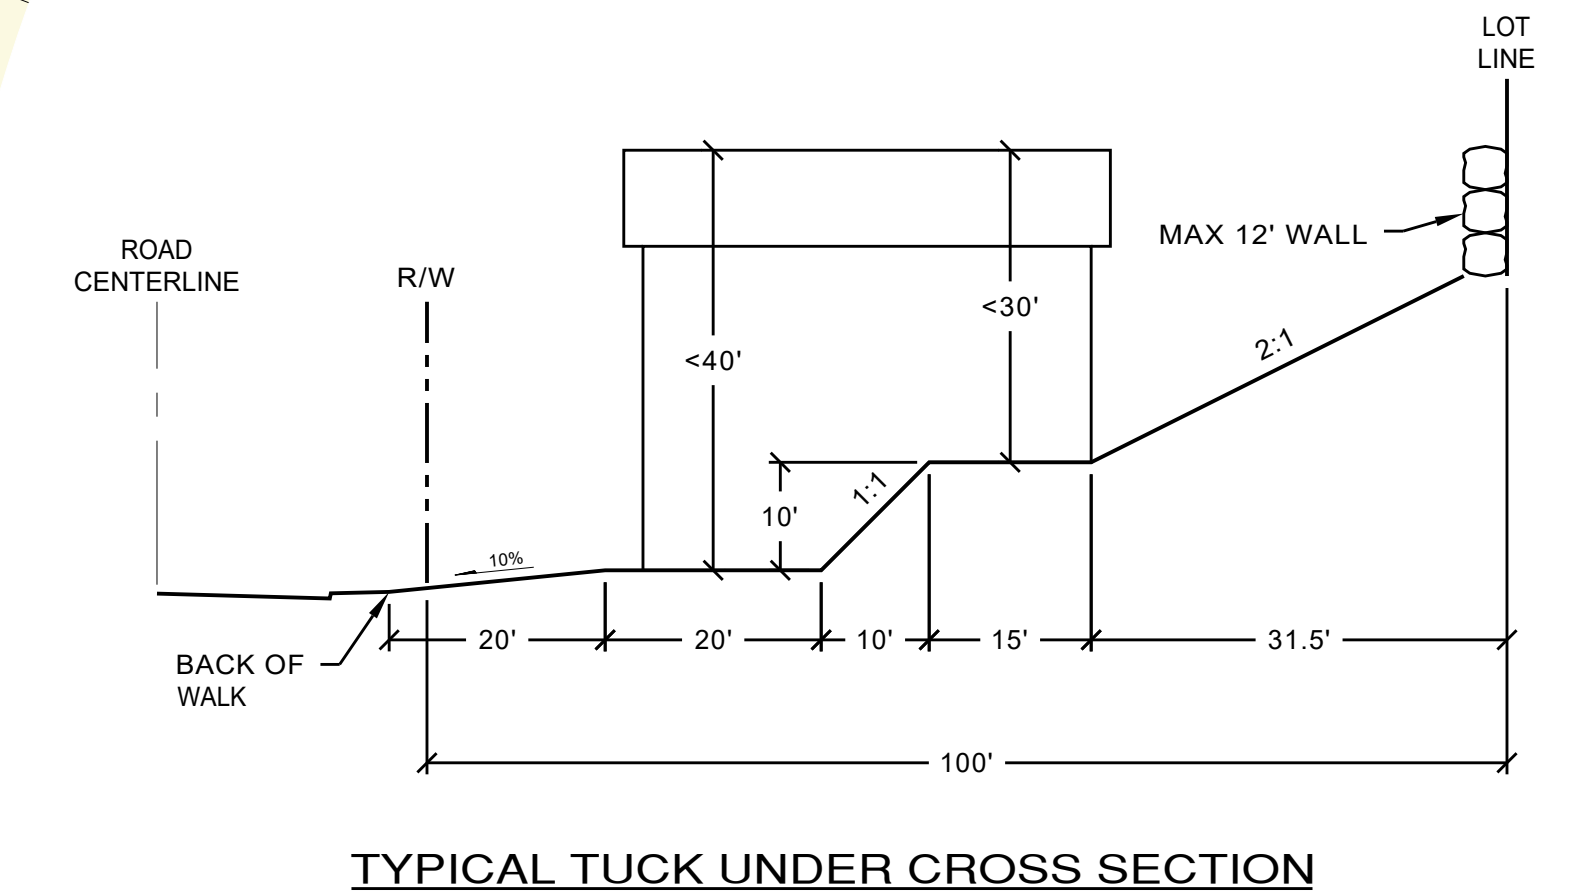

PINNACLE AT LIBERTY BAY PRD

LEGEND

33 (1A)	LOT NUMBER HOUSE PLAN & ELEVATION		
[Light Green Box]	DAYLIGHT LOTS	84	
[Light Orange Box]	TUCK UNDER LOTS	12	
[Light Purple Box]	FLAT LOTS	42	
	TOTAL	138	
PHASE 1			
[Light Green Box]	DAYLIGHT LOTS	32	
[Light Orange Box]	TUCK UNDER LOTS	10	
[Light Purple Box]	FLAT LOTS	12	
	TOTAL	54	
PHASE 2			
[Light Green Box]	DAYLIGHT LOTS	30	
[Light Orange Box]	TUCK UNDER LOTS	2	
[Light Purple Box]	FLAT LOTS	13	
	TOTAL	45	
PHASE 3			
[Light Green Box]	DAYLIGHT LOTS	22	
[Light Orange Box]	TUCK UNDER LOTS	0	
[Light Purple Box]	FLAT LOTS	17	
	TOTAL	39	

ATTACHMENT 5

Date: 1/24/2018 9:42 AM

Pinnacle at Liberty Bay

Preliminary Architectural Elevations - July 15, 2025

PLAN 1

PLAN 2

PLAN 3

PLAN 4