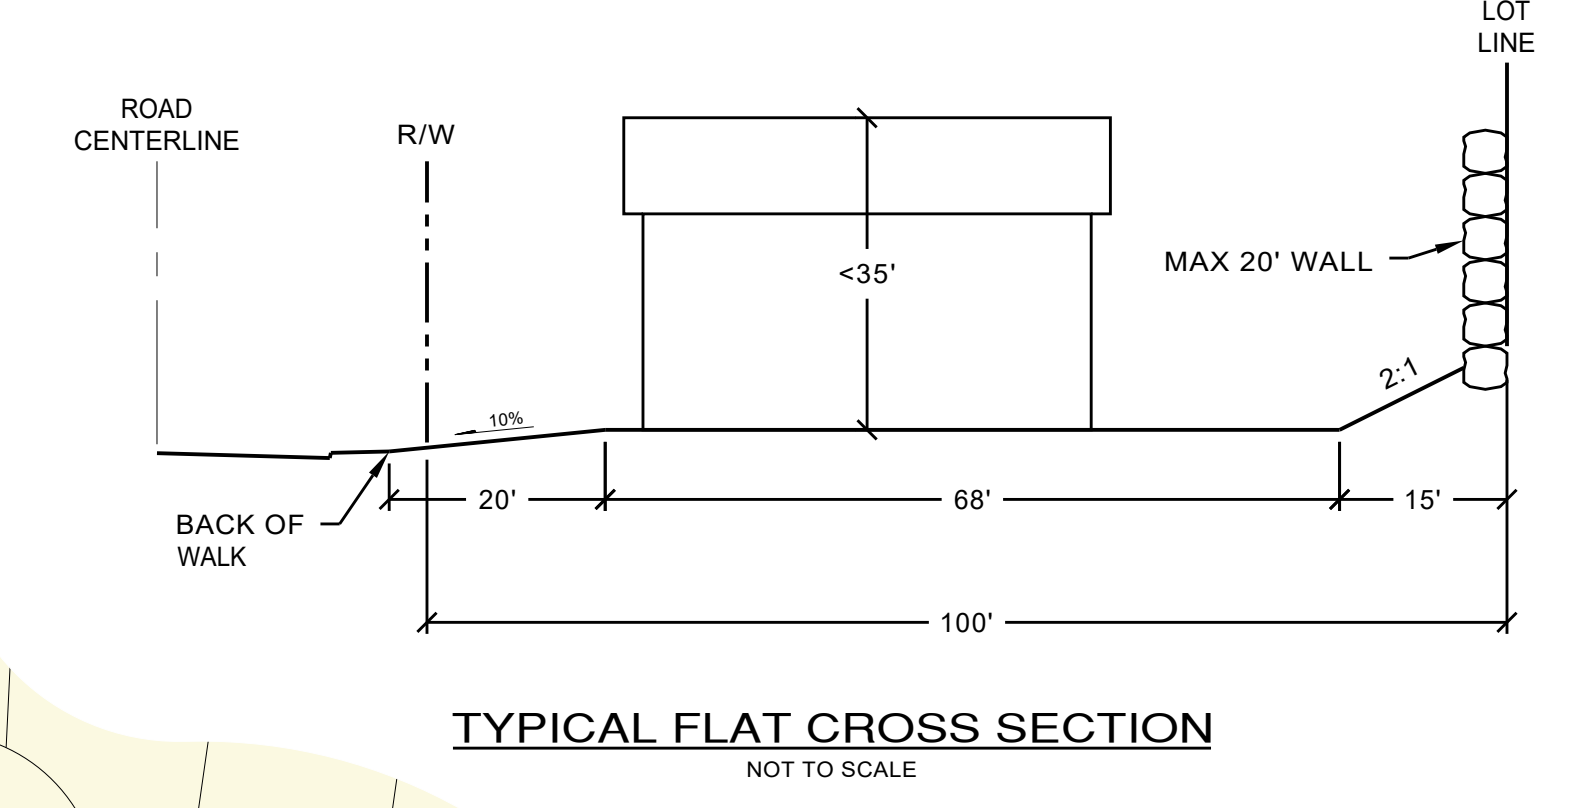

PINNACLE AT LIBERTY BAY PRD

LEGEND

33 (1A)	LOT NUMBER HOUSE PLAN & ELEVATION		
[Light Green Box]	DAYLIGHT LOTS	84	
[Light Orange Box]	TUCK UNDER LOTS	12	
[Light Purple Box]	FLAT LOTS	42	
	TOTAL	138	
PHASE 1			
[Light Green Box]	DAYLIGHT LOTS	32	
[Light Orange Box]	TUCK UNDER LOTS	10	
[Light Purple Box]	FLAT LOTS	12	
	TOTAL	54	
PHASE 2			
[Light Green Box]	DAYLIGHT LOTS	30	
[Light Orange Box]	TUCK UNDER LOTS	2	
[Light Purple Box]	FLAT LOTS	13	
	TOTAL	45	
PHASE 3			
[Light Green Box]	DAYLIGHT LOTS	22	
[Light Orange Box]	TUCK UNDER LOTS	0	
[Light Purple Box]	FLAT LOTS	17	
	TOTAL	39	

ATTACHMENT 5

Date: 1/24/2018 9:42 AM

Pinnacle at Liberty Bay

Preliminary Architectural Elevations - July 15, 2025

PLAN 1

PLAN 2

PLAN 3

PLAN 4