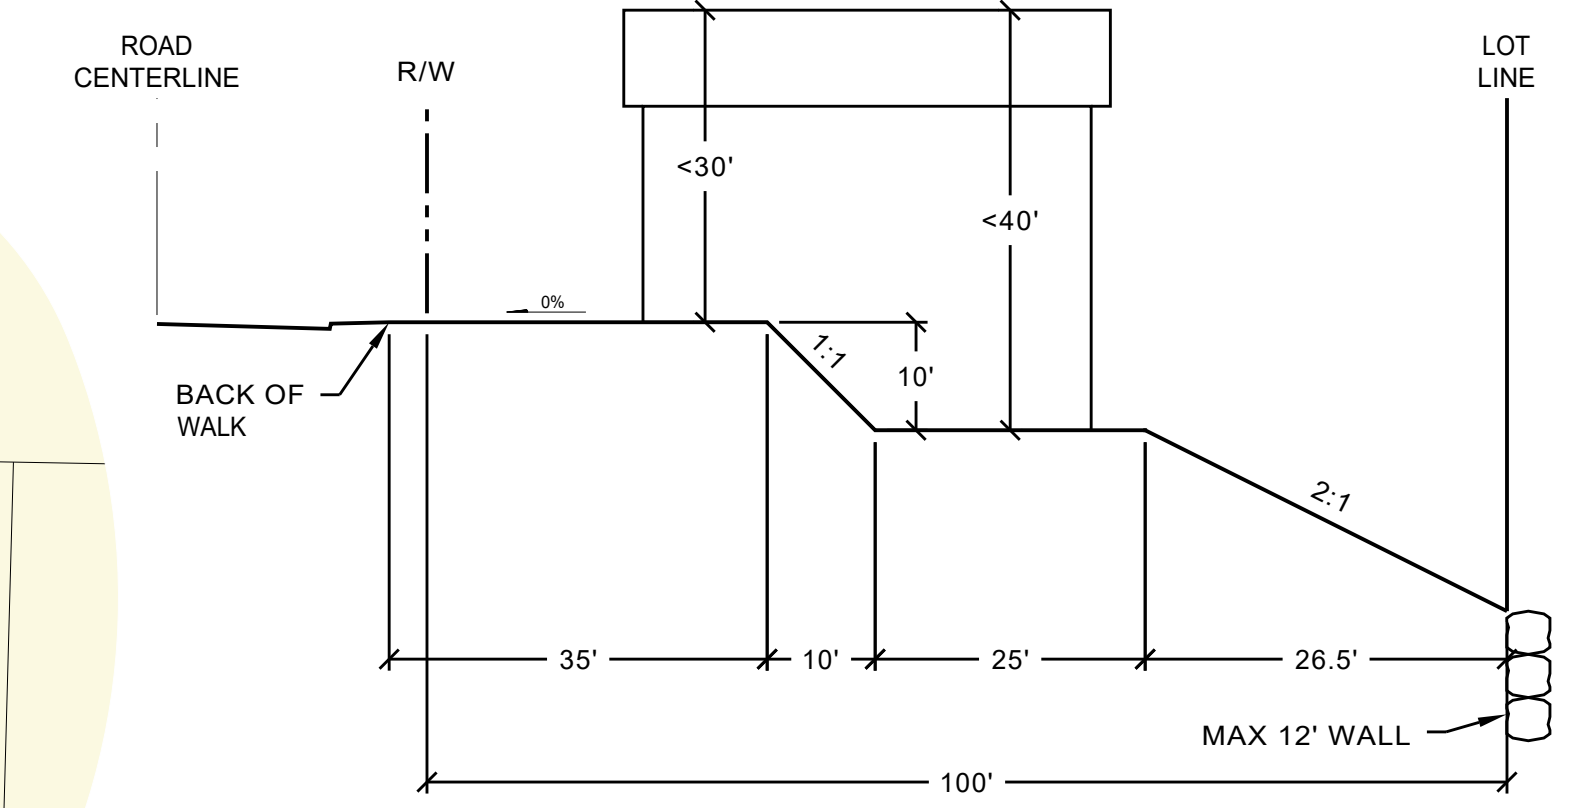

PINNACLE AT LIBERTY BAY PRD

LEGEND

33 (1A)	LOT NUMBER HOUSE PLAN & ELEVATION		
[Light Green Box]	DAYLIGHT LOTS	84	
[Light Orange Box]	TUCK UNDER LOTS	12	
[Light Purple Box]	FLAT LOTS	42	
	TOTAL	138	
PHASE 1			
[Light Green Box]	DAYLIGHT LOTS	32	
[Light Orange Box]	TUCK UNDER LOTS	10	
[Light Purple Box]	FLAT LOTS	12	
	TOTAL	54	
PHASE 2			
[Light Green Box]	DAYLIGHT LOTS	30	
[Light Orange Box]	TUCK UNDER LOTS	2	
[Light Purple Box]	FLAT LOTS	13	
	TOTAL	45	
PHASE 3			
[Light Green Box]	DAYLIGHT LOTS	22	
[Light Orange Box]	TUCK UNDER LOTS	0	
[Light Purple Box]	FLAT LOTS	17	
	TOTAL	39	

ATTACHMENT 5

Date: 1/24/2018 9:42 AM

Pinnacle at Liberty Bay

Preliminary Architectural Elevations - July 15, 2025

PLAN 1

PLAN 2

PLAN 3

PLAN 4