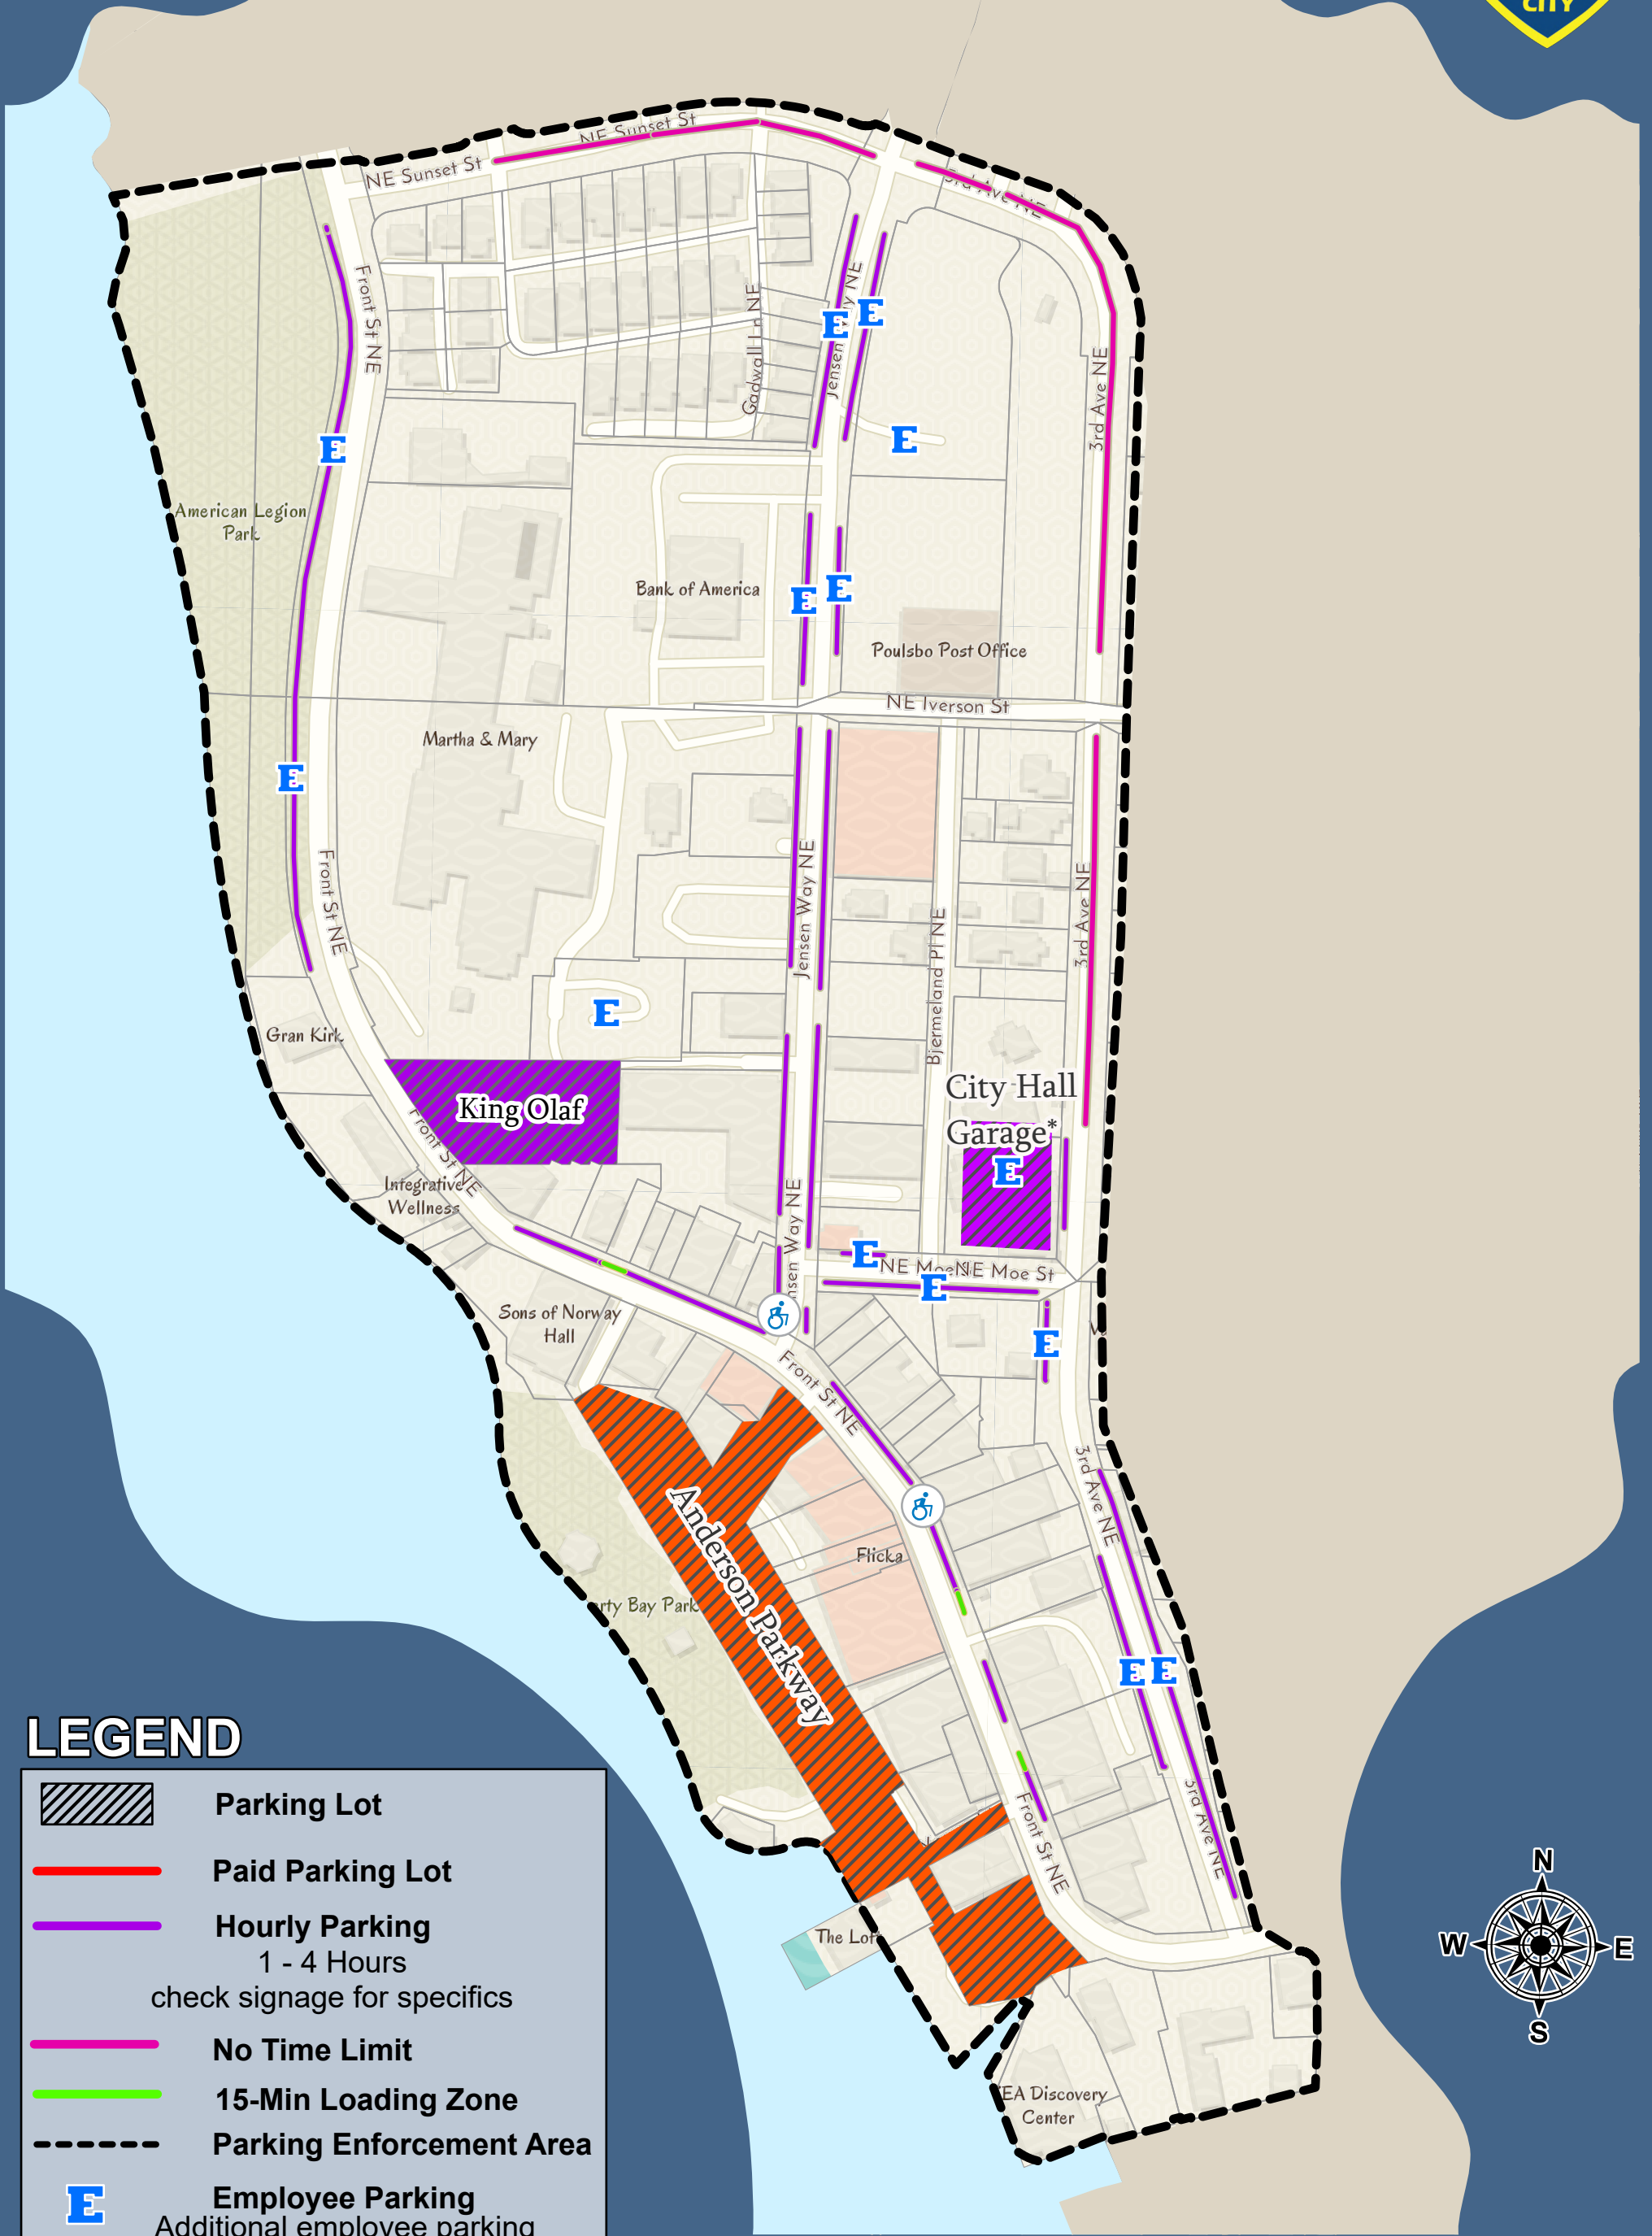

CITY OF POULSBO

Downtown Parking

LEGEND

-  **Parking Lot**
-  **Paid Parking Lot**
-  **Hourly Parking**
1 - 4 Hours
check signage for specifics
-  **No Time Limit**
-  **15-Min Loading Zone**
-  **Parking Enforcement Area**
-  **Employee Parking**
Additional employee parking
at Parks & Rec and Gateway Church
-  **Accessible Parking**